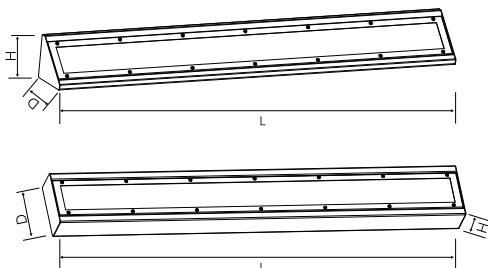

Quality Assured Product Warranty² 10 Year	On site Warranty² 2 Year	Battery Warranty² Emergency Versions 5 Year	Colour Rendering Index² 80	Lumens Maintenance Ratio² L80 B10	Water & Dust Protected IP65	Impact Rating IK10	Operating Hours 100,000

Technical Specification	
Construction	Steel + Polycarbonate
Driver	BELL
LED Chip	Samsung
Input Voltage	220-240VAC, 50 / 60Hz
Power Factor	>0.9
Operating Temp	-20°C to +35°C (Emergency version min temp 0°C)
Standard	CE & UKCA